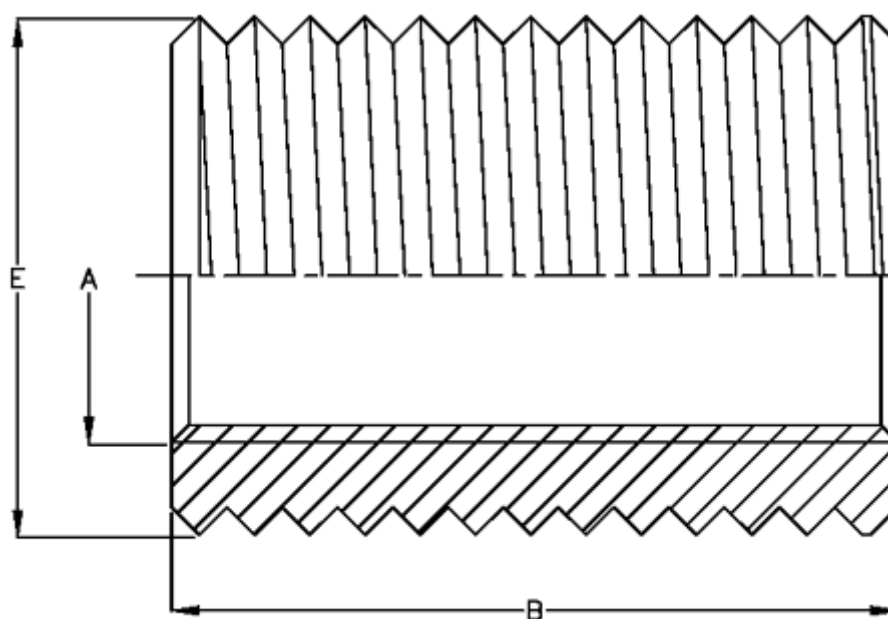

Article number: 12973000060120
Description: KLEE-coil 973 000 060.120
M6 Unhardened/chr. yellow

Measures

| | |
|-----------------|-------------------|
| Female thread A | = M6 |
| Length B | = 12 |
| Male thread E | = M8 |
| Type | = 97x 000 060.120 |